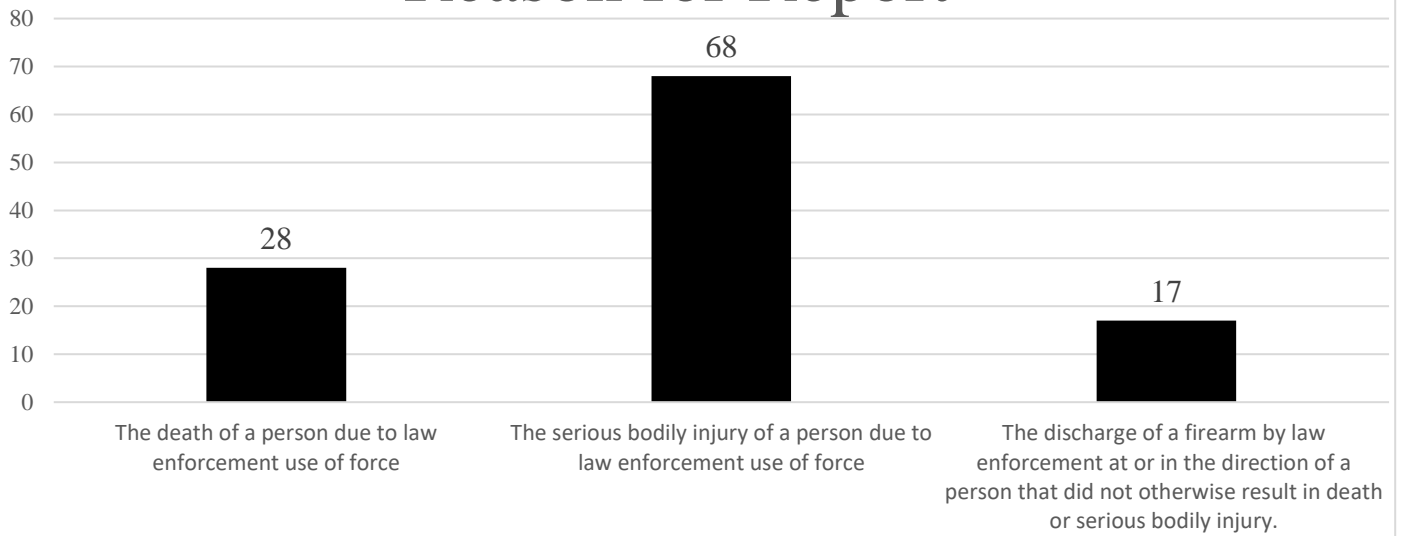

Reason for Report