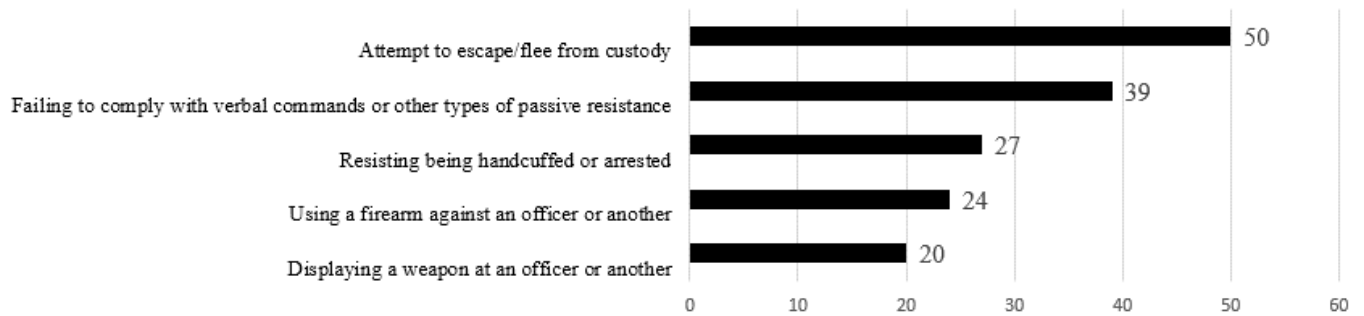

Type of Resistance Encountered