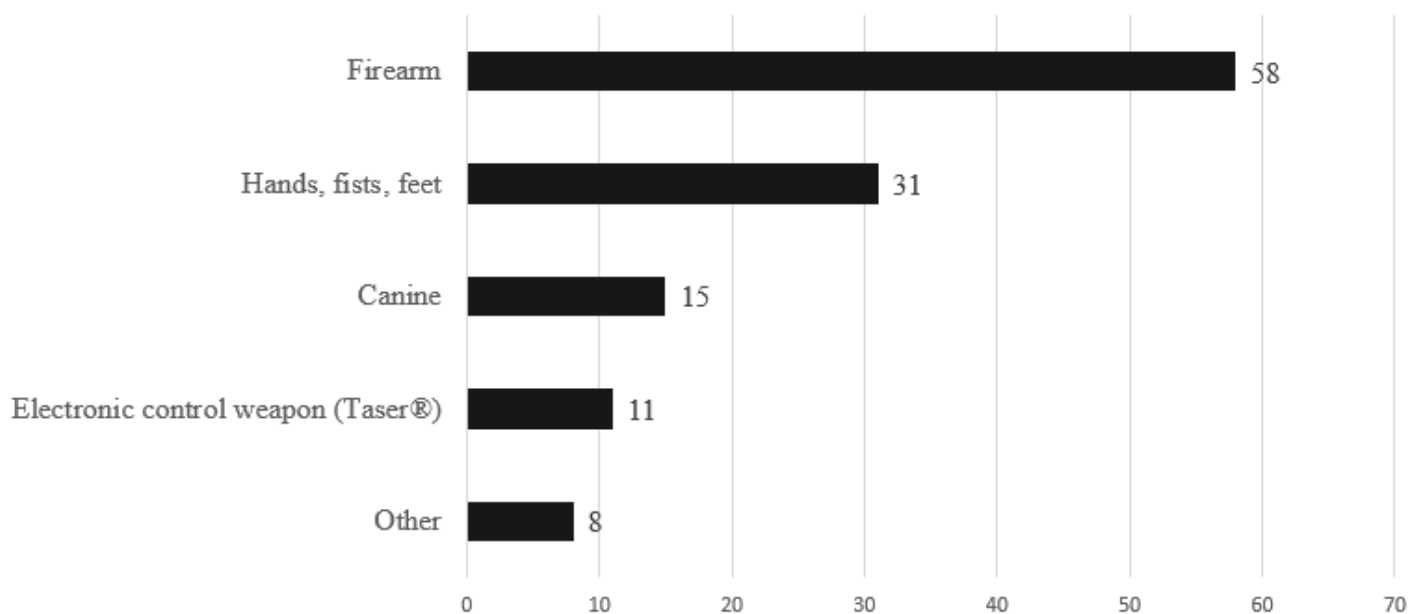

Top 5 Types of Force Used

Note: The data elements "Type of Force Used" and "Resistance Encountered" allow submitting law enforcement agencies to select one or more fields for each incident. To depict the data and its meaning to the collection, these data elements are listed according to how frequently each field is selected within the entire data set, regardless of the varying combinations that may occur within submitted incidents.

This report is based on data submitted by participating law enforcement agencies for the period of March 1 to Dec. 31, 2022. The data was retrieved on 2/27/2023 at 10:22 a.m. (Central Standard Time) from incident reports that had been accepted by the system at that time. It is each agency's responsibility to report accurate, up-to-date data. Questions about incident data should be directed to the submitting agency.