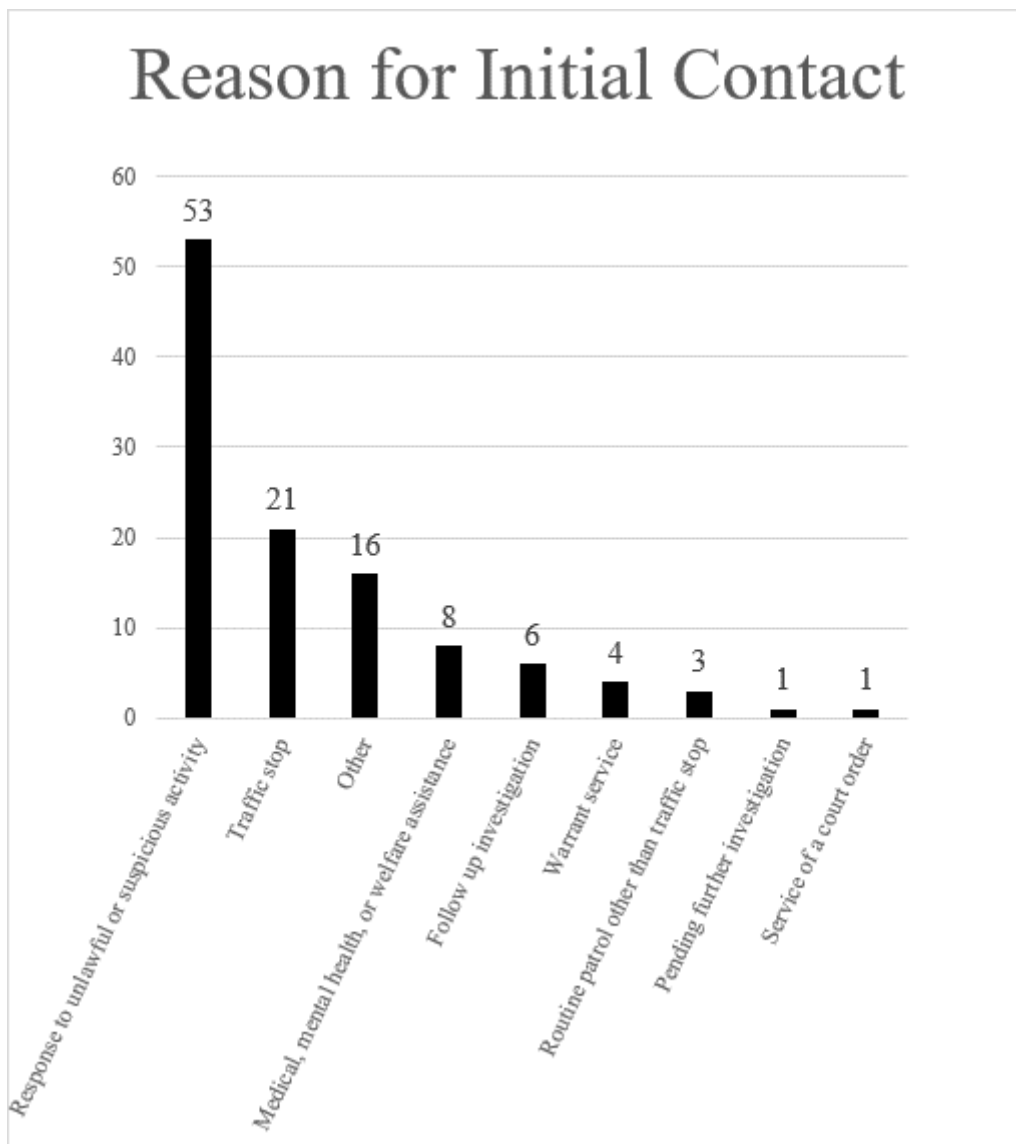

Total Incidents:

113